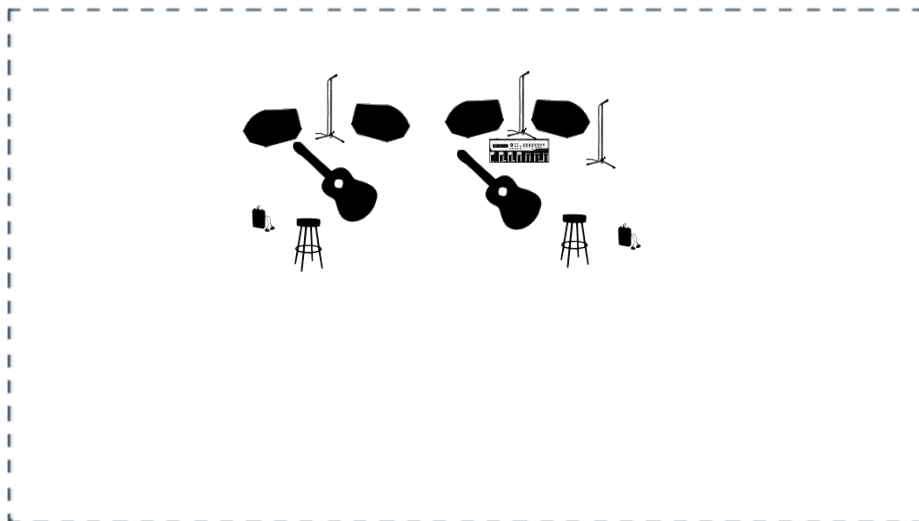

# Tiger Cave - Acoustic

## Channels List

	Instrument	Microphone	Effects (optional)	Comments
1	Classic Guitar	DI - Línea		
2	Classic Guitar	DI - Línea		plugs into the loop station
3	Loopstation (left)	DI - Línea		
4	Loopstation (right)	DI - Línea		
5	Loopstation (sub)	DI - Línea	(kick)	
6	Vocals	Shure SM58	Hall,	Audi om5 or om7 (preferabele )
7	Vocals	Shure SM58	Hall,	Audix om5 (preferabele )
8	Vocals	Shure SM58		plugs into the loop station