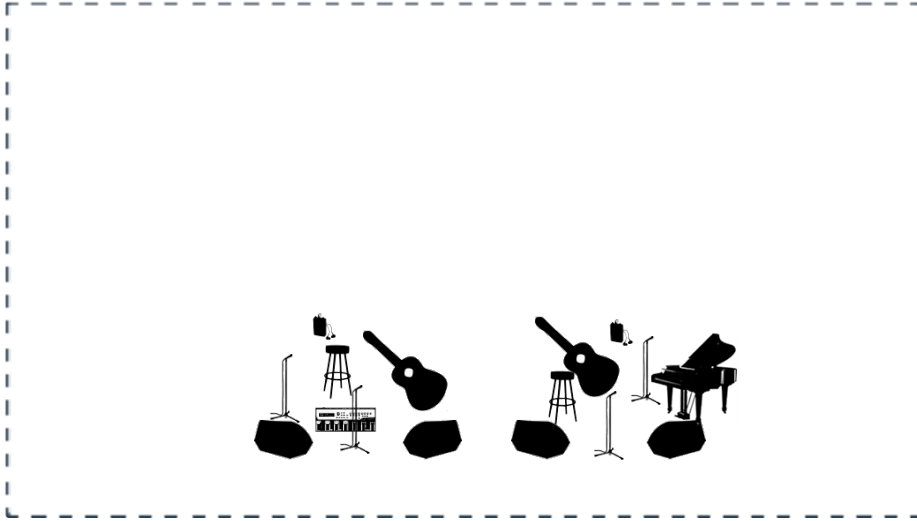

Tiger Cave - Tech Rider

Channels List

Instrument	Microphone	Effects (optional)	Comments
1 Vocals	Shure SM58	Hall	Audix Om7 (Radio) / Stand with Boom (Стойка Журавль)
2 Vocals	Shure SM58	Hall,	Audix Om 5 Stand with boom (Стойка Журавль)
3 Loopstation (Left, Right)	DI - Línea		
4 Loopstation (sub)	DI - Línea	(kick)	
5 Classic Guitar	DI - Línea		
6 Piano	DI - Línea		
7 Vocals	Shure SM58		Audix om7 (preferable) /Stand with boom (Стойка Журавль)
8 Classic Guitar	DI - Línea		plugs into the loop station
9 Vocals	Shure SM58	Hall	plugs into the loop station/ Stand with boom (Стойка Журавль)